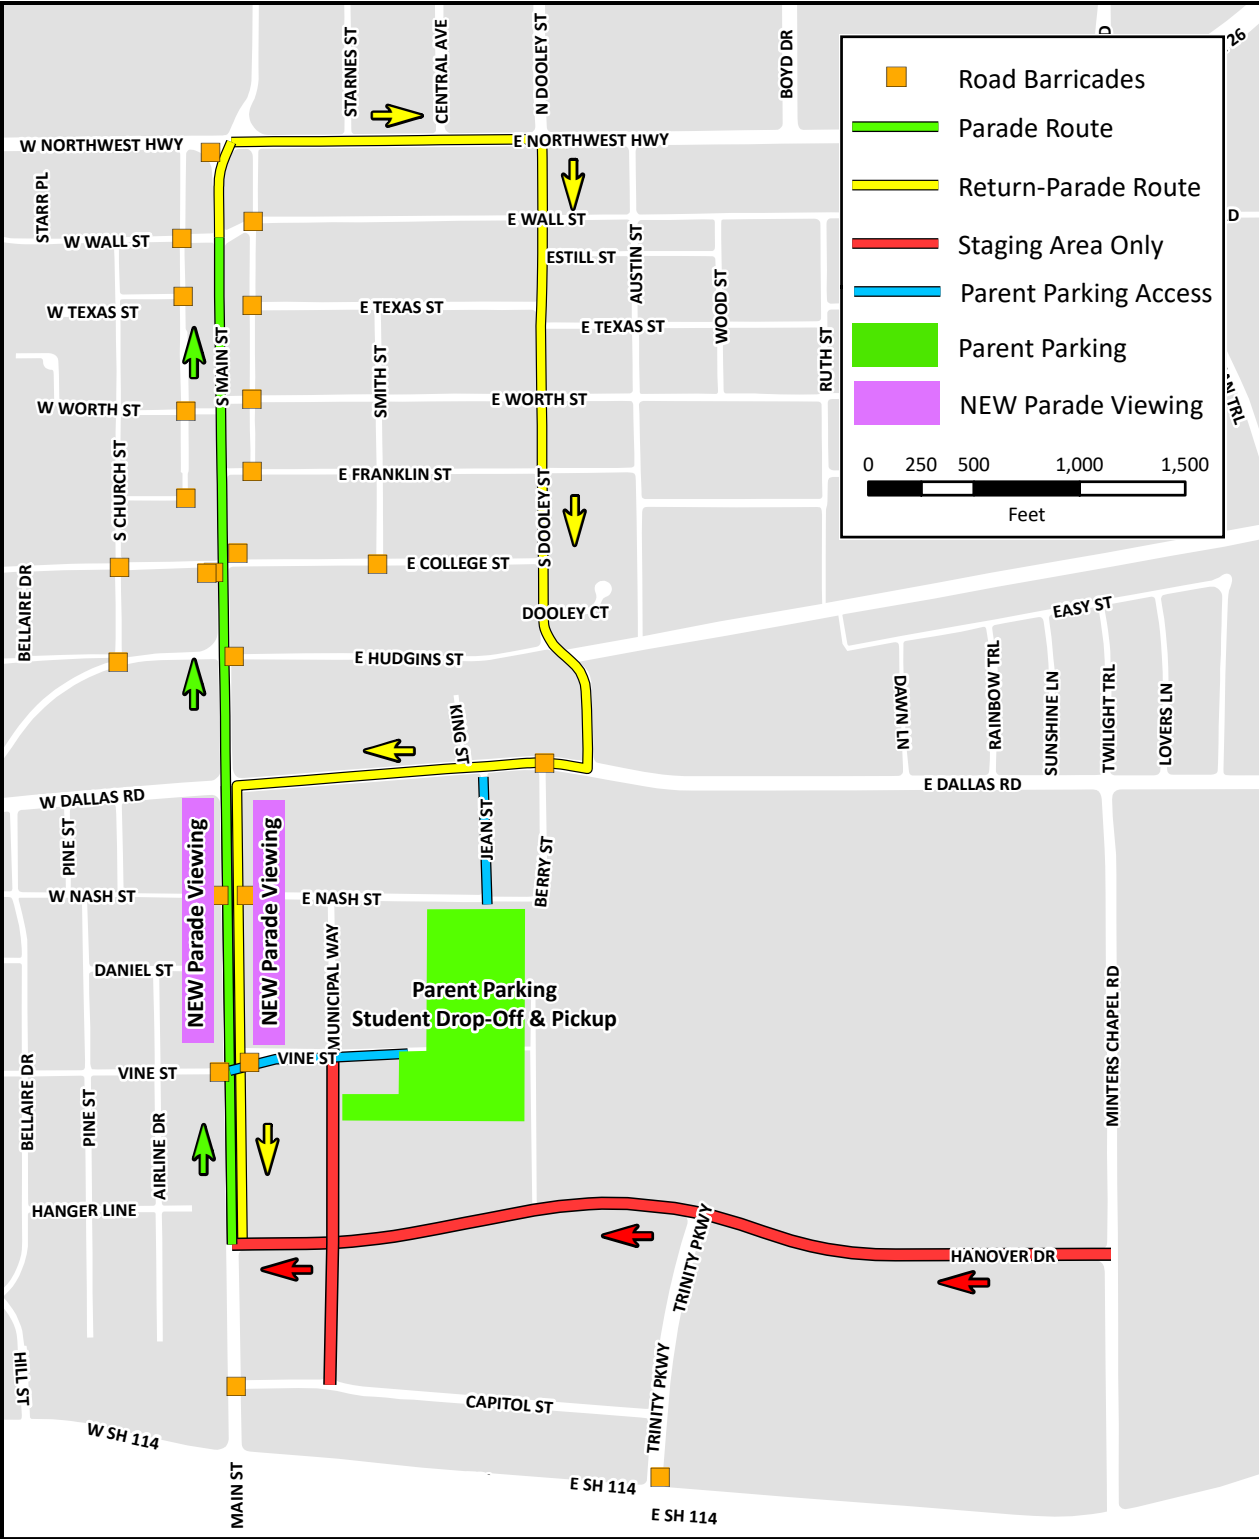

# 2017 GRAPEVINE PARADE OF LIGHTS Float & Participant Information

### GENERAL INFORMATION

- NO CANDY, TOYS, OR PROMOTIONAL ITEMS may be thrown for safety reasons:
  - No items may be thrown from a float or distributed to parade spectators
  - Violators will be banned from next parade
- NO ALCOHOL
- Parade Route is 1 mile
- Post-Parade Route is 1.5 miles

### FLOAT & PARTICIPANT STAGING

- Entries will start & end at Main & Hanover
- Entries will line up on Hanover & Municipal
- Float numbers will be displayed by staked signs
- Do not block driveways in Staging Area
- All Floats MUST:
  - Enter Staging Area from Minters Chapel
  - Be in place before 6pm
  - Follow Parade & Return-Parade Route
  - Return to Staging Area – NO UNLOADING PRIOR

### STUDENT DROP-OFF & PICKUP

- Parents park at the following:
  - Convention Center – 1209 S Main St
  - Library – 1201 Municipal Way
  - The REC – 1175 Municipal Way
- Walk children to/from Staging Area
- Vehicles are NOT allowed to drive on Hanover for drop-offs or pickups
- Parents can walk to Main for NEW Parade Viewing between Vine & Dallas